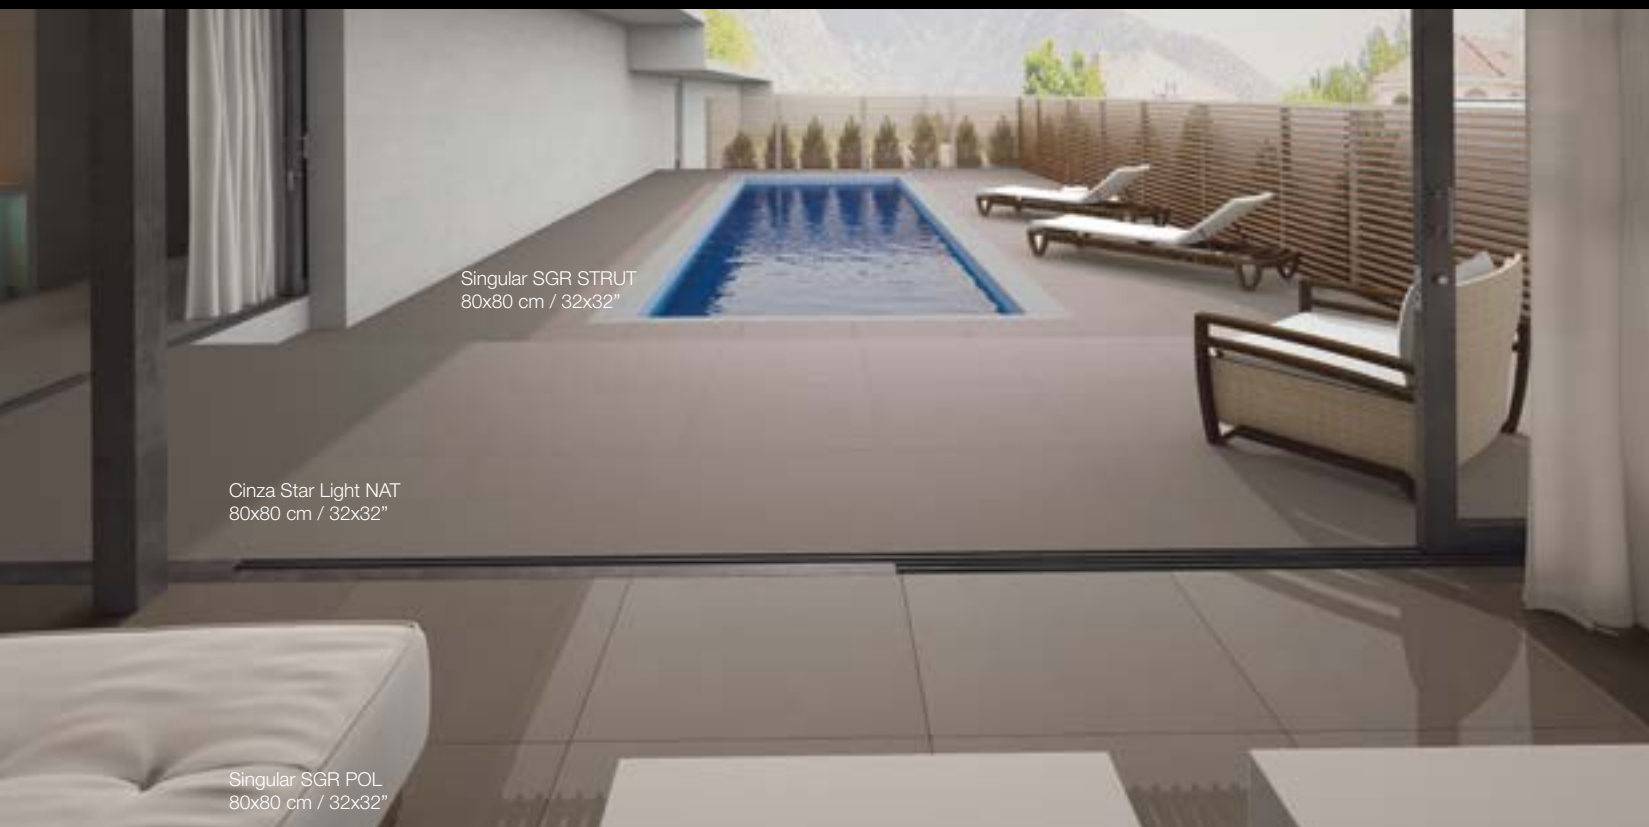

Singular SGR STRUT  
80x80 cm / 32x32"

Cinza Star Light NAT  
80x80 cm / 32x32"

Singular SGR POL  
80x80 cm / 32x32"

Singular BE POL  
60x60 cm / 24x24"