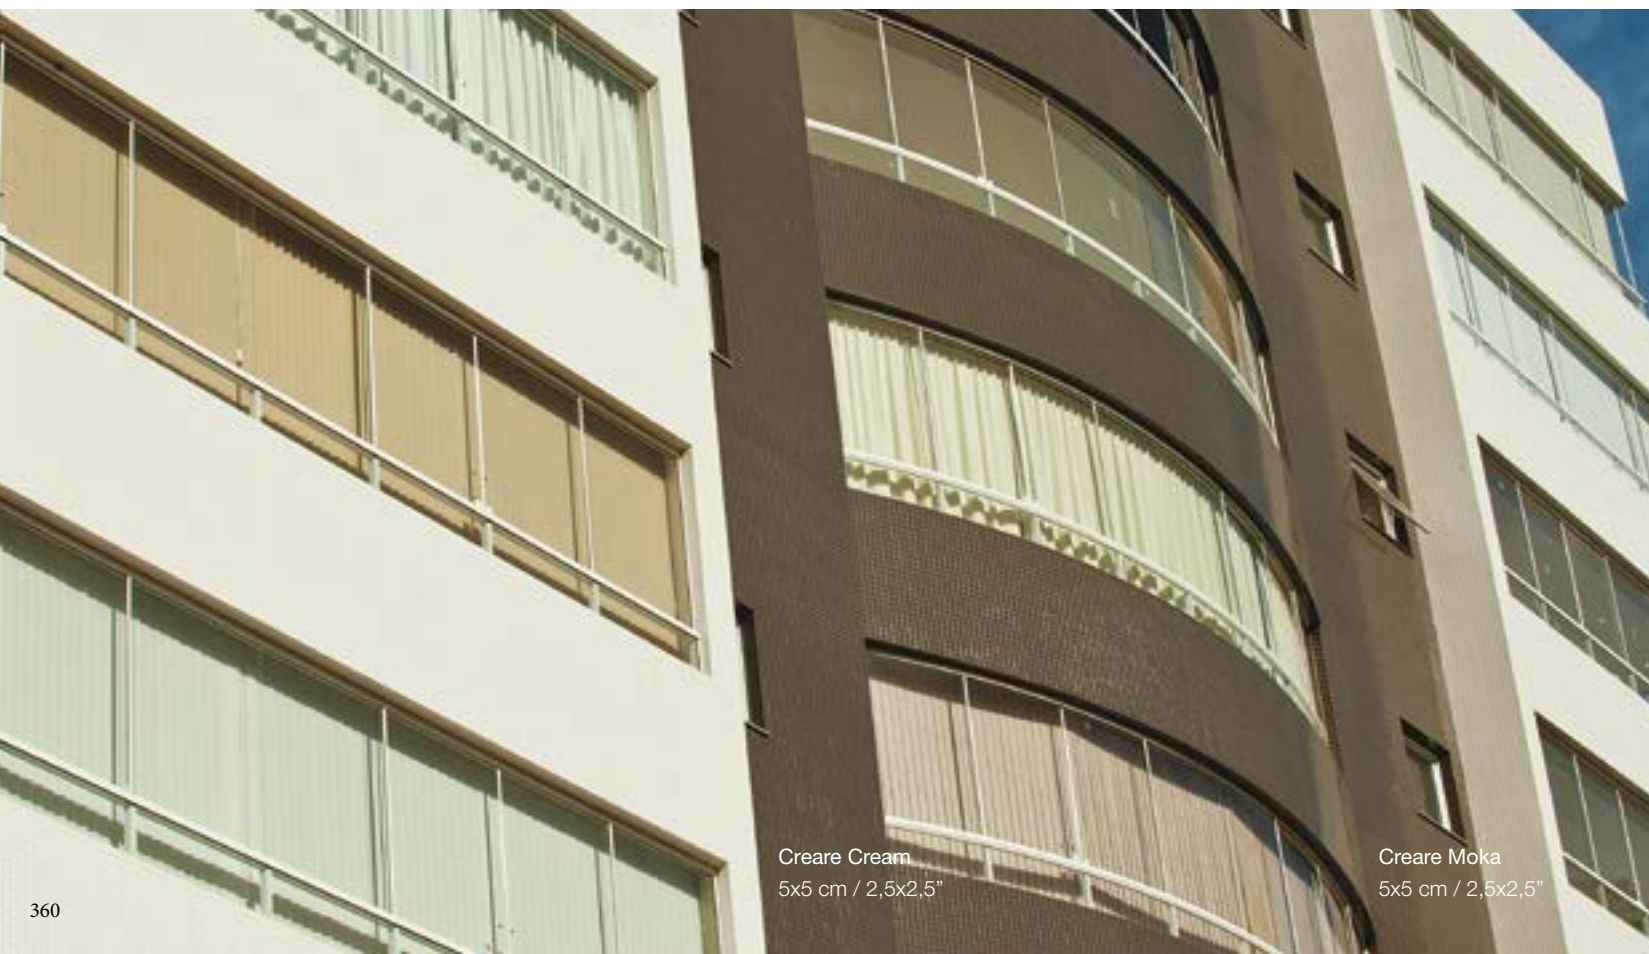

Creare Blue Mix
5x5 cm / 2x2"

Creare Cream
5x5 cm / 2,5x2,5"

Creare Moka
5x5 cm / 2,5x2,5"

Belpoint System Flexibility | Flexibilidad

Suitable for installation on curved surfaces
Permite la instalación con superficies con curvas

Colors and sizes Colores y tamaños

Creare Branco Matte 5x5 cm / 2x2"	Creare Branco 5x5 cm / 2x2"	Creare Cream 5x5 cm / 2x2"	Creare Cimento 5x5 cm / 2x2"	Creare Moka 5x5 cm / 2x2"
				Belpoint System 30x30 cm 12x12" Chip size Pieza individual 5x5 cm 2x2"
Creare Grafite 5x5 cm / 2x2"	Creare Ônix 5x5 cm / 2x2"	Creare Oliva 5x5 cm / 2x2"	Creare Folha 5x5 cm / 2x2"	
Creare Céu 5x5 cm / 2x2"	Creare Anís 5x5 cm / 2x2"	Creare Marinho 5x5 cm / 2x2"	Creare Blue Mix 5x5 cm / 2x2"	Belpoint System Greater safety in handling. Greater firmness and precision in the application. Greater productivity when installing the tile. Mayor seguridad en el manejo. Mayor firmeza y precisión en la aplicación. Mayor productividad en la instalación.

Creare Blue Mix 2,5x2,5 cm / 1x1"	Creare Marinho 2,5x2,5 cm / 1x1"	Net | Tela 30x30 cm 12x12"	Chip size | Pieza individual 2,5x2,5 cm / 1x1"

Porcelain tile for wall | Porcelanato para pared

BOLD - Non rectified | No rectificado