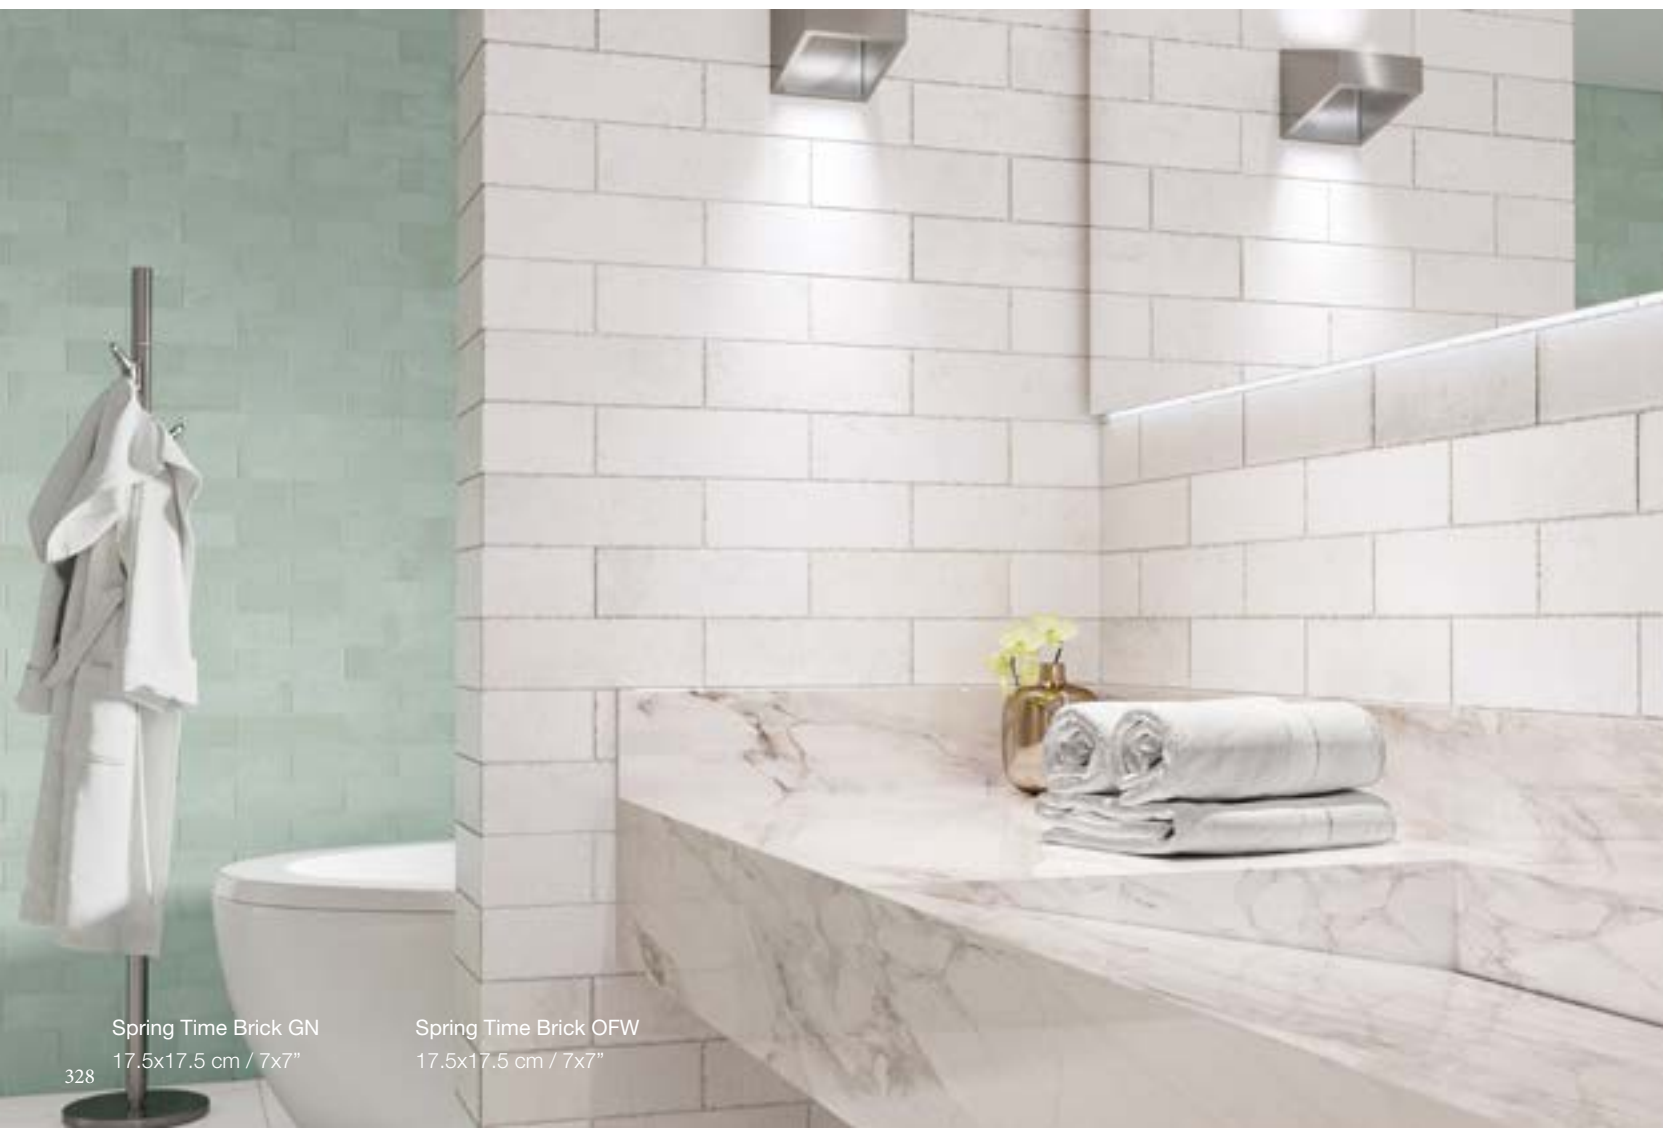

Spring Time Hexa BL
17.5x17.5 cm / 7x7"

Spring Time Brick GN
17.5x17.5 cm / 7x7"

Spring Time Brick OFW
17.5x17.5 cm / 7x7"

Porcelain tile | Porcelanato

BOLD - Non rectified | No rectificado
NAT - Natural | Natural