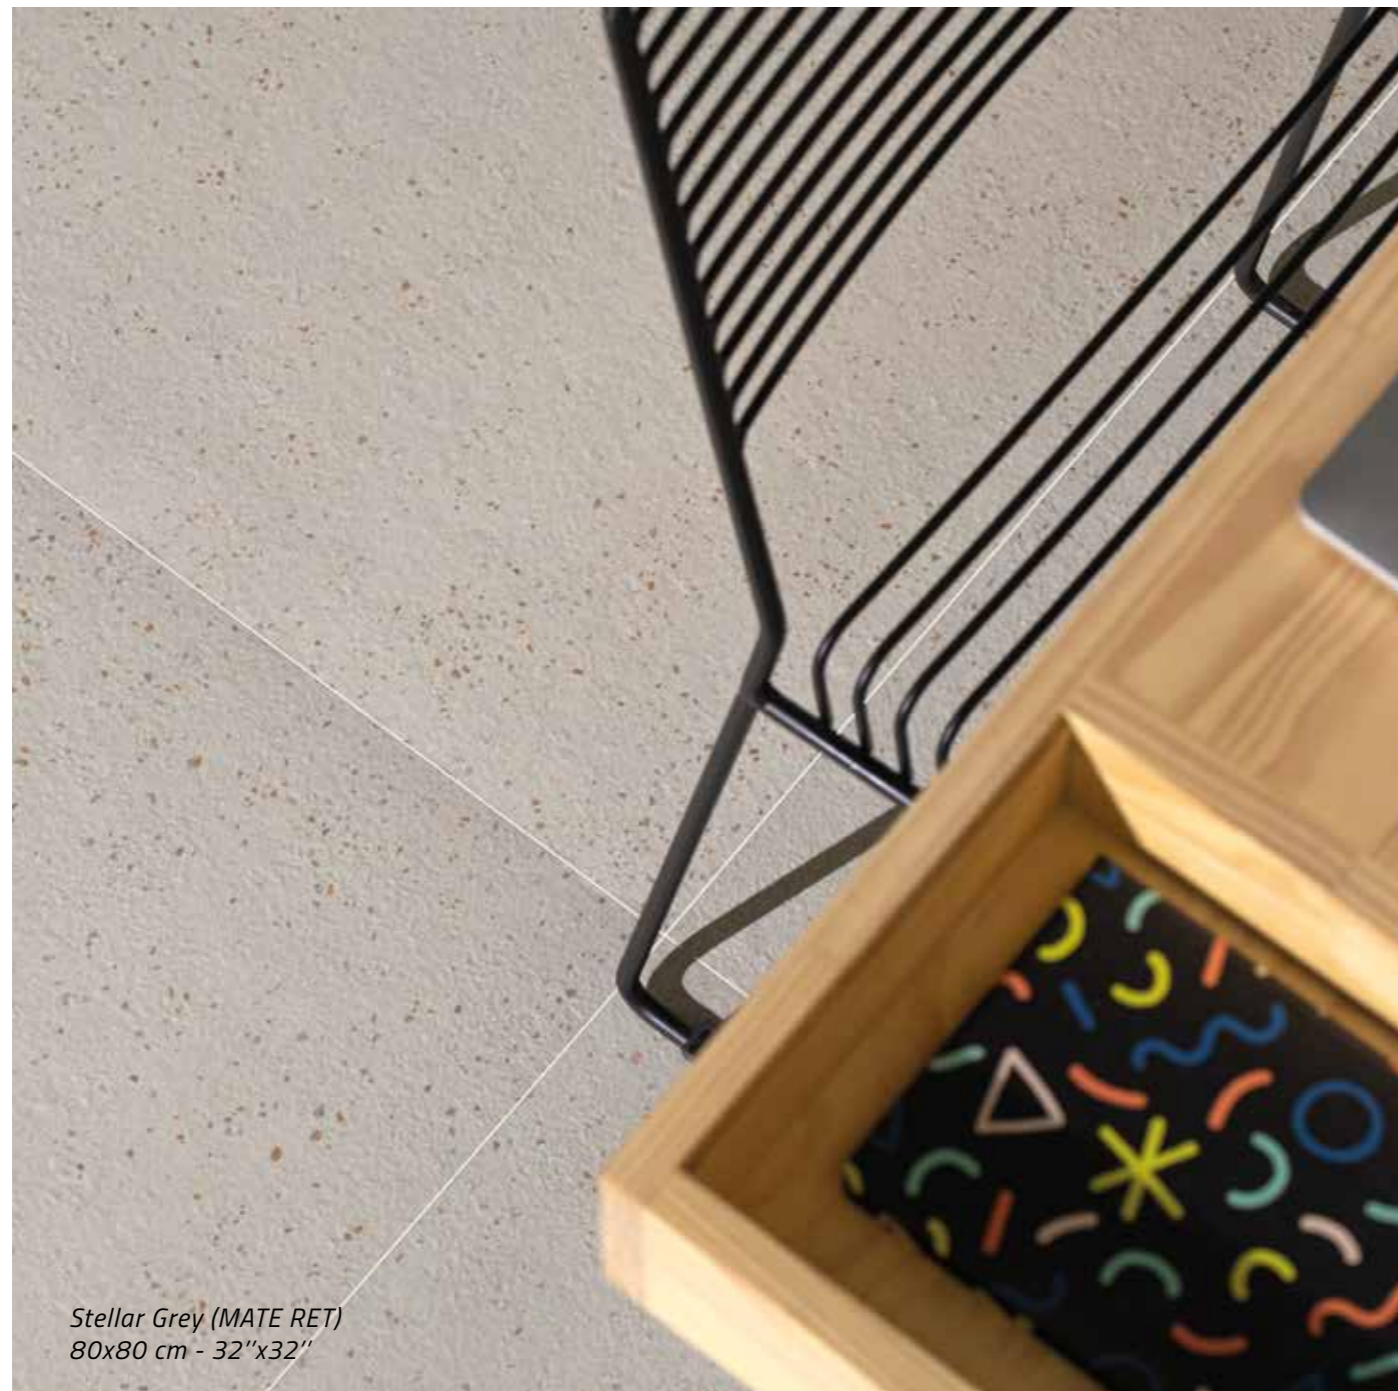

Just like the constellations that enchant the sky, a subtle background surface and small colored dots attract curious eyes. Stellar reproduces the well-known Venetian terrazzo, in an exclusive interpretation and with options to be used everywhere in the house when presented in polished, natural, and exterior finish in the 80x80 format. The walls have an extra option in linear relief and nothing obvious - Stellar Line, in 45x90.

Al igual que las constelaciones que encantan al cielo, una superficie lisa en el fondo y pequeños puntos de colores atraen miradas curiosas. Stellar reproduce el conocido terrazo veneciano, en una interpretación exclusiva y con opciones de uso en toda la casa cuando se presenta en un acabado pulido, natural y exterior en formato 80x80. Las paredes aún tienen una opción en relieve lineal y nada obvio: Stellar Line, en 45x90.

Stellar Grey (MATE RET)
80x80 cm - 32"x32"