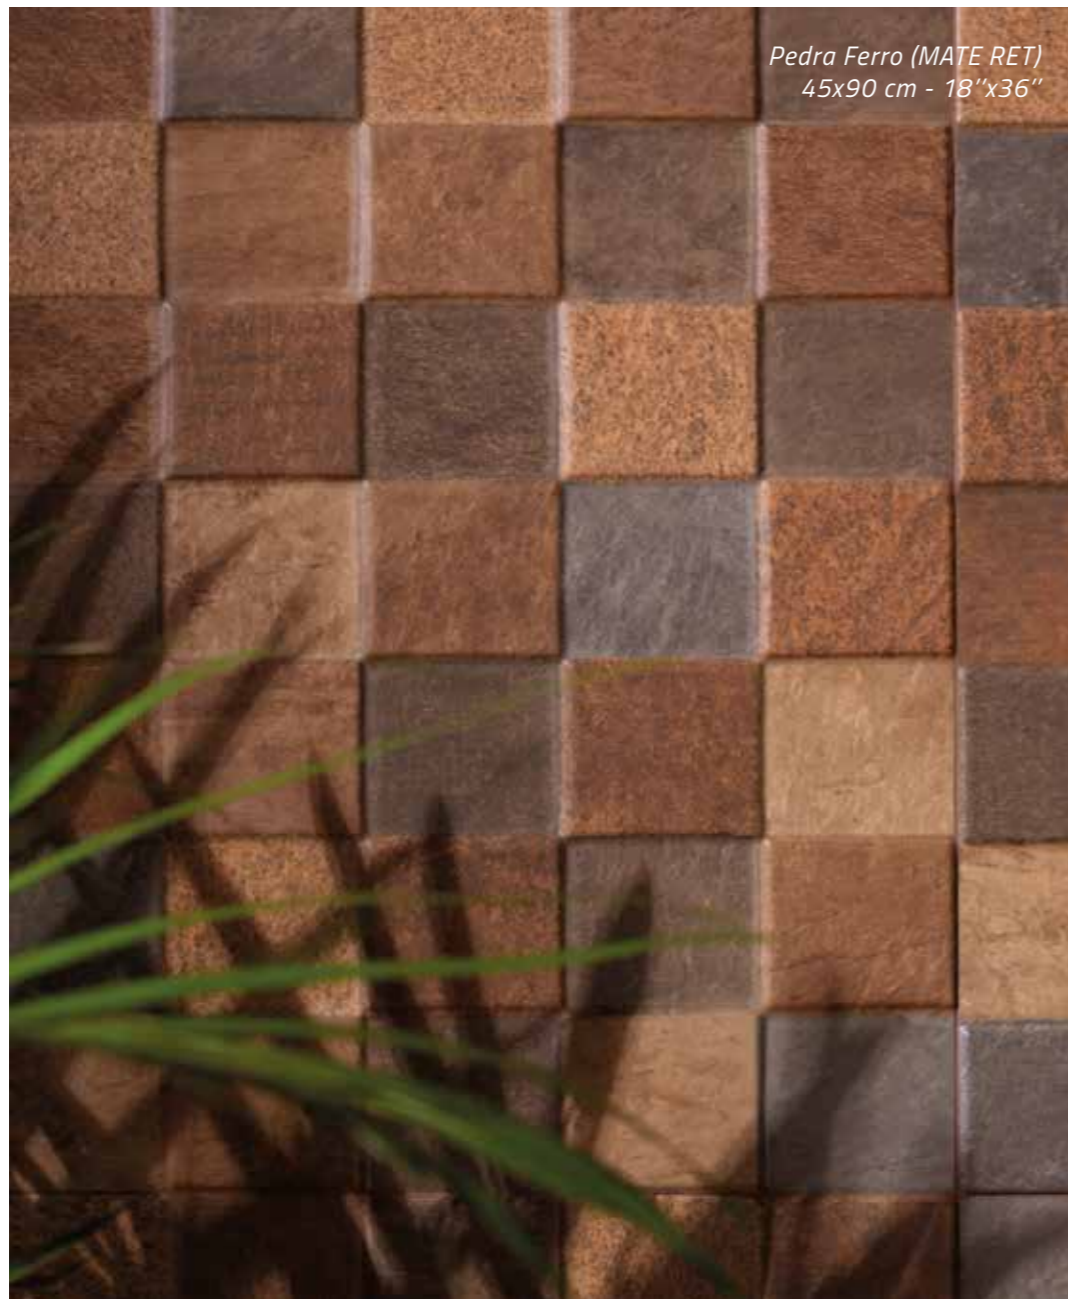

La Pedra Ferro tiene un origen volcánico y sorprende por la variación de tonalidad provocada por el proceso de oxidación. Diferentes tonalidades de marrón y negro, pasando por el aspecto de la herrumbre, exponen la belleza del material, reproducida en un relieve que amplía la percepción de los detalles.